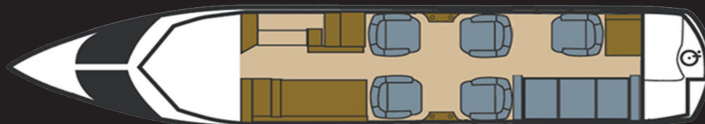

HAWKER 850XP | N900TW

8 Passenger Configuration | Luxurious Leather Seating | Forward Mini Gallery | Complimentary Wi-Fi

Cabin Configuration

Range 2540 nm

Max Speed 514 mph

Duration 5.3 hr

Year 2006

Interior 2020